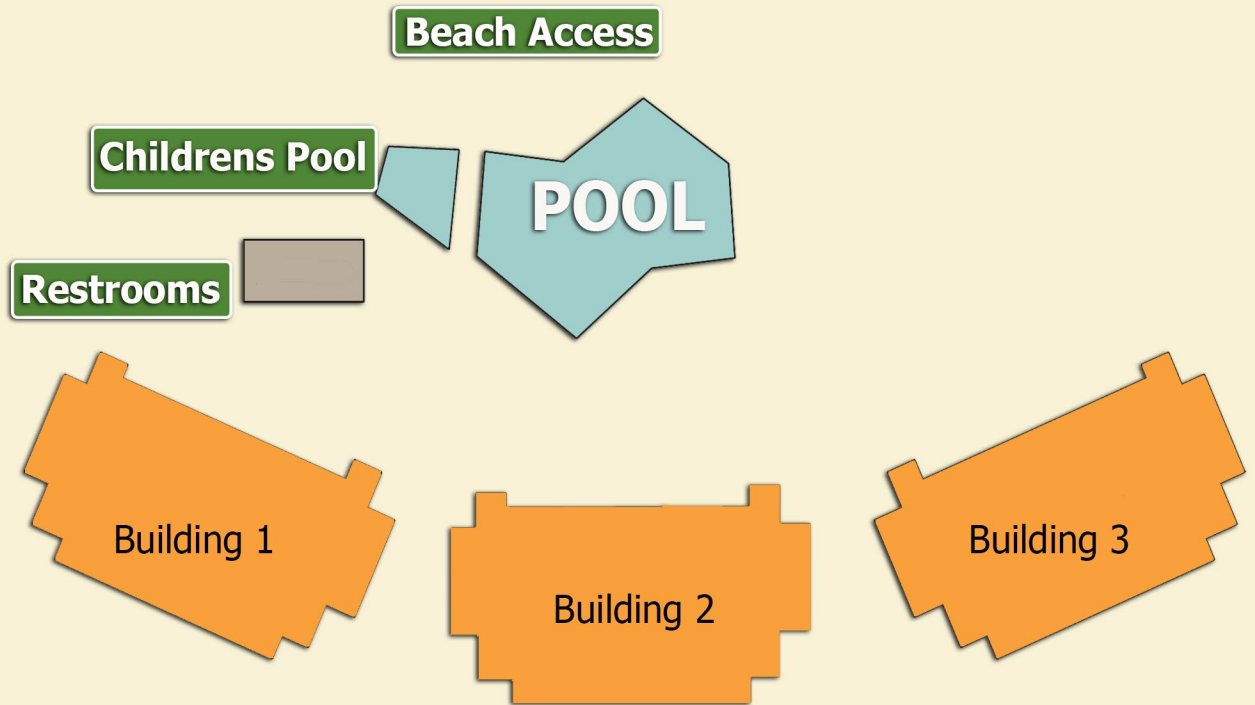

Palmetto Dunes-Captains Walk

Building 1

1st Floor 401-406
2nd Floor 407-412
3rd Floor 413-418
4th Floor 419-424
5th Floor 425-428

Building 2

1st Floor 429-434
2nd Floor 435-440
3rd Floor 441-446
4th Floor 447-452
5th Floor 453-456

Building 3

1st Floor 457-462
2nd Floor 463-468
3rd Floor 469-474
4th Floor 475-480
5th Floor 481-484

Directions

From I-95 take exit 8 for Highway 278. Stay on Highway 278 for 25 miles. Palmetto Dunes will be on your left. Please have your pass visible when traveling through the Palmetto Dunes Gate. Continue straight and Captains Walk will be your 3rd and 4th driveway past the gate.

Address for GPS:

21 Ocean Lane
Hilton Head Island, SC 29928

Sunset Rentals